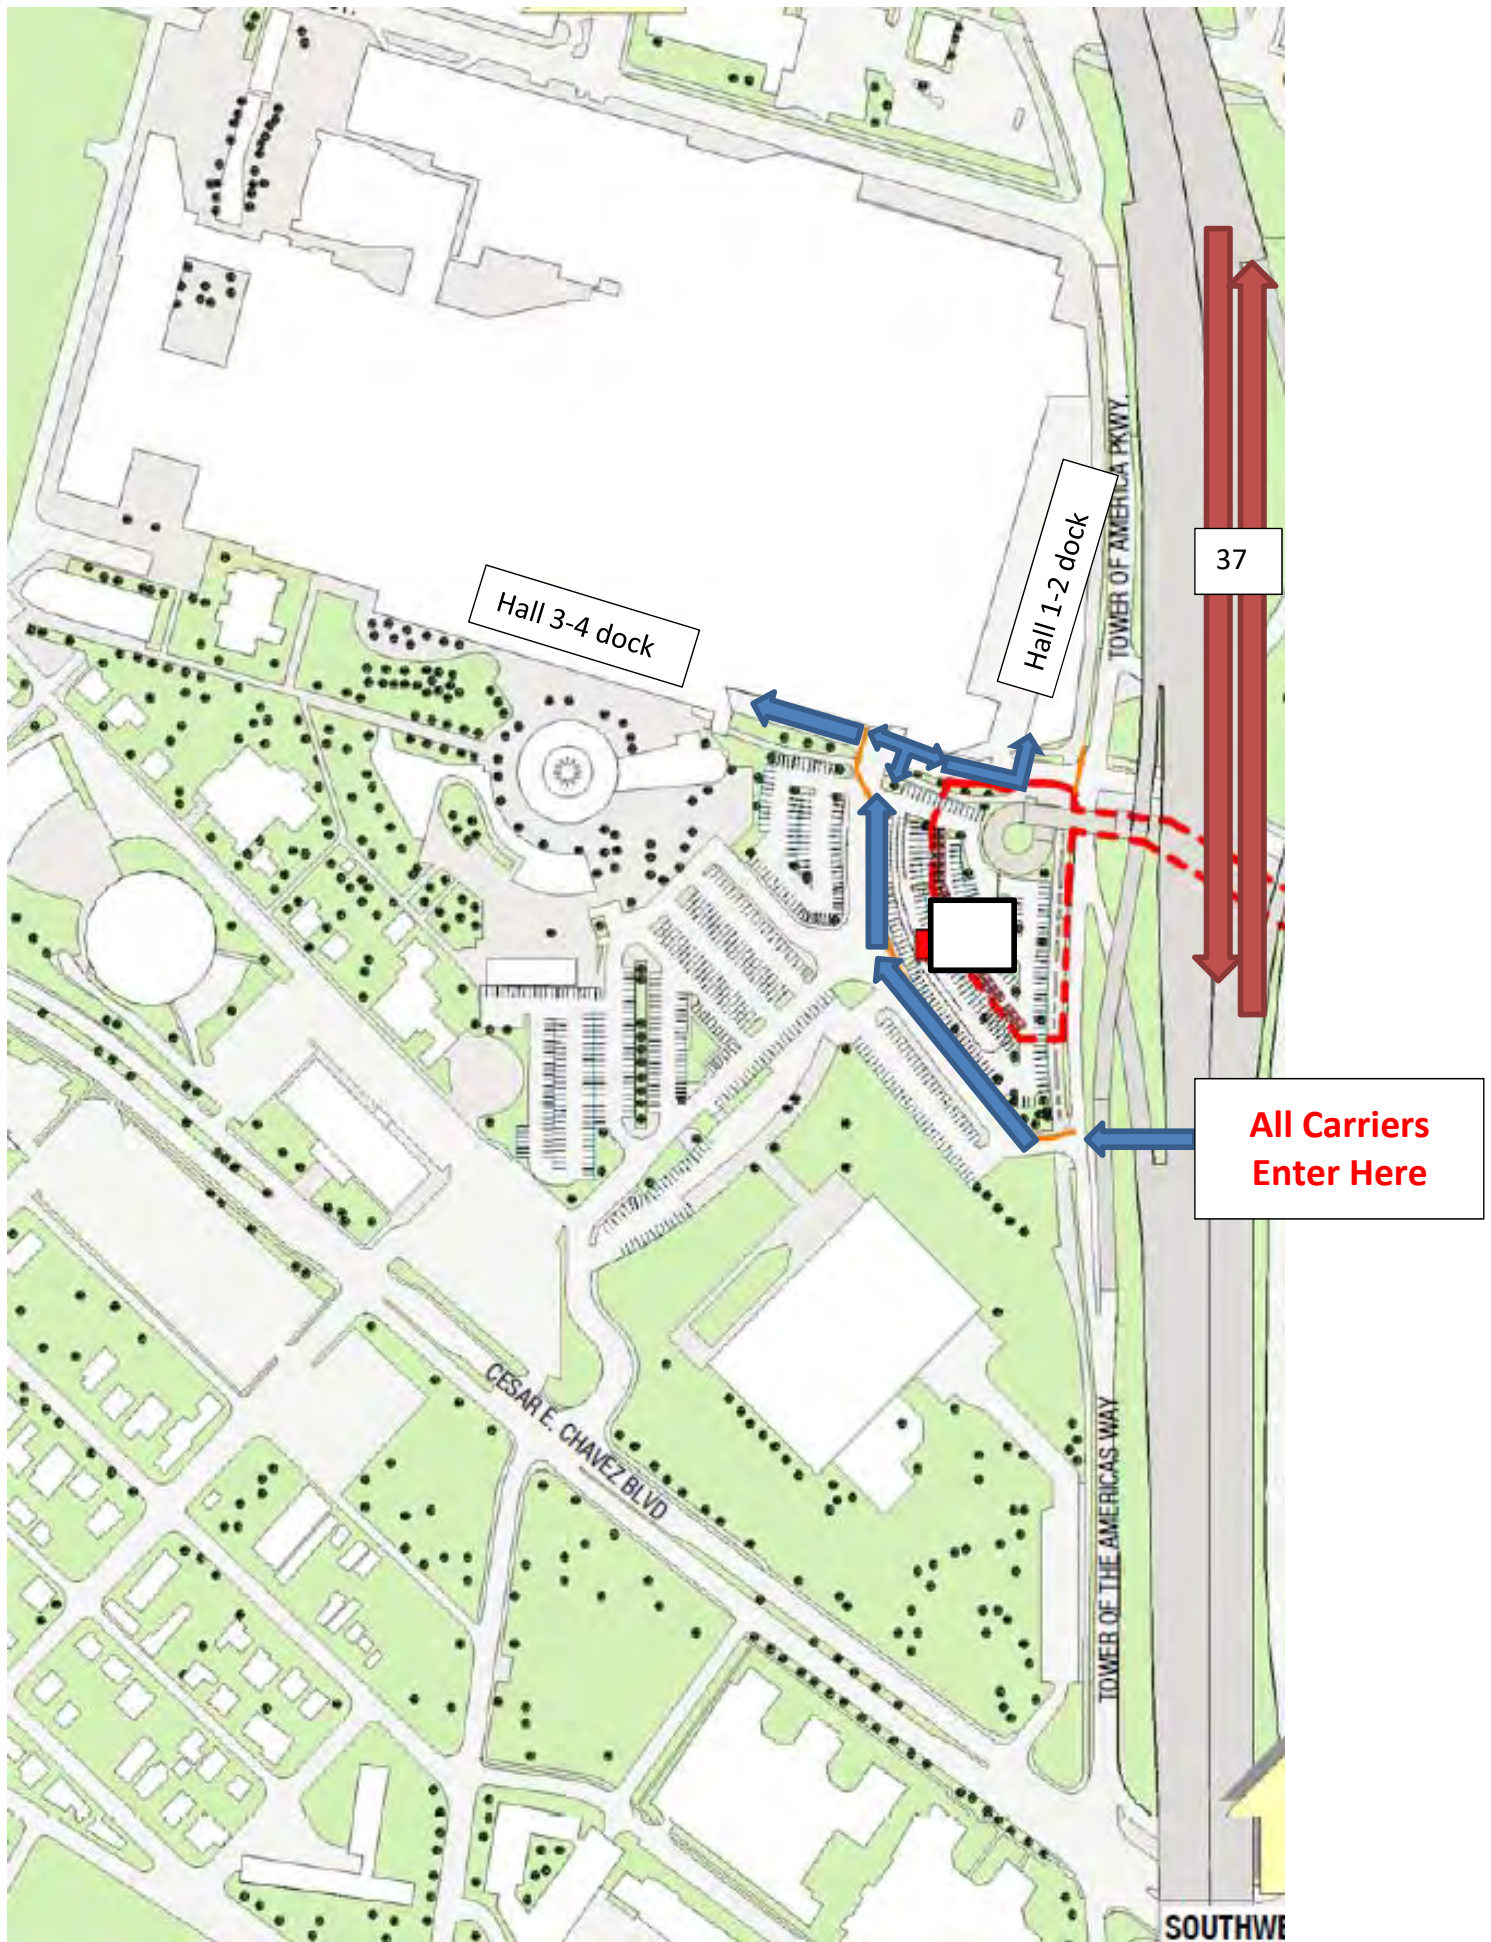

HENRY B. GONZALEZ CONVENTION CENTER DOCK MAP

**Address for West Loading Docks:
237 Tower of the Americas Way, San Antonio TX 78205**