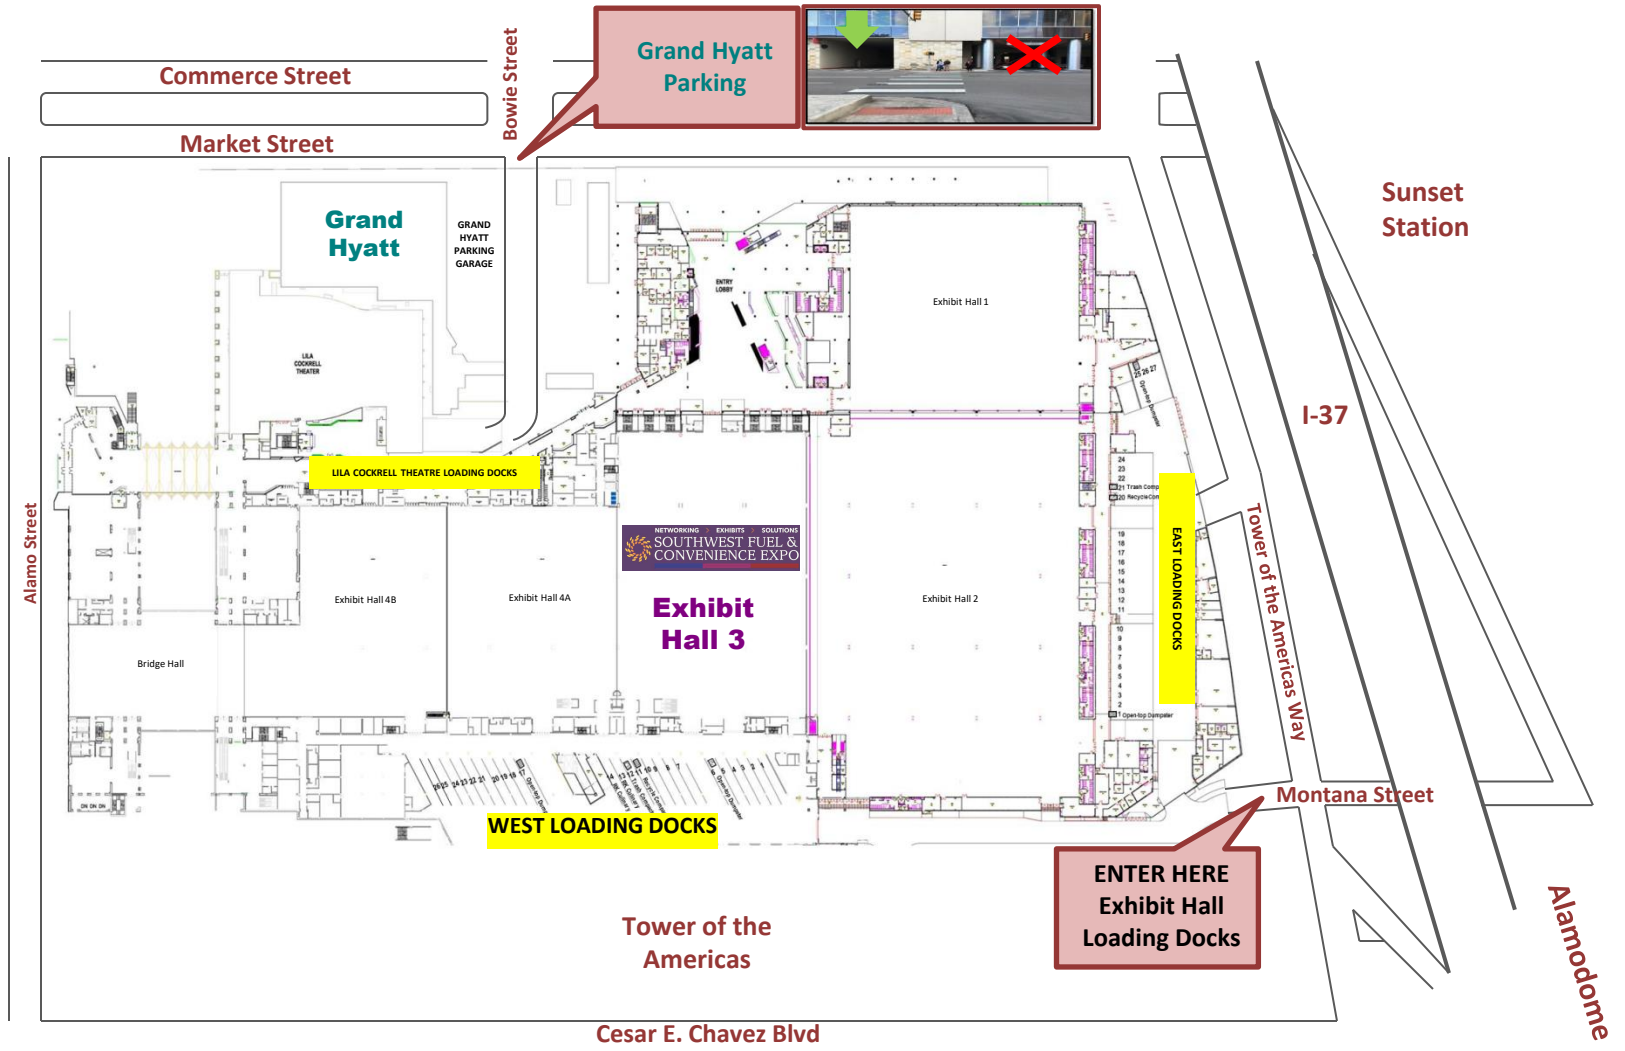

HENRY B. GONZALEZ CONVENTION CENTER DOCK MAP

**Address for West Loading Docks:
237 Tower of the Americas Way, San Antonio TX 78205**